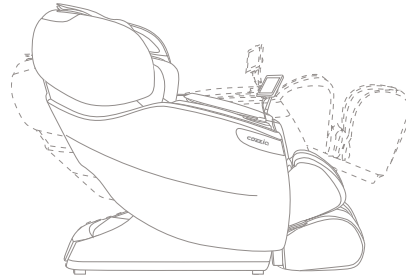

Standard Qi XE features:

Advanced 4D L-Track Massage (Neck to Glutes)

3" 4D Node Extension

4D Human-Like Vario Motion™ Mechanism

One Touch Zero Gravity Recline

Quick Access Buttons on Armrest

Independent Back and Foot Rest Control

Space Saving Design - 5 Inches from Wall

64 Airbags with Pressure Sensor

Full Body Air Compression

Custom & Spot Massage

7 Modes Chromotherapy LED Lighting

Bluetooth Surround Sound Speakers

Qi XE

Height
47.6"

Width 33.1"

Reclined
41.3"

Length 62.2"

Reclined 77.2"

Weight Capacity: 320lbs
Product Weight: 276lbs

Emerald Green
& Cappuccino
(CZ-715-3030)

Triple Black
(CZ-715-2929)

Triple Grey
(CZ-715-9090)