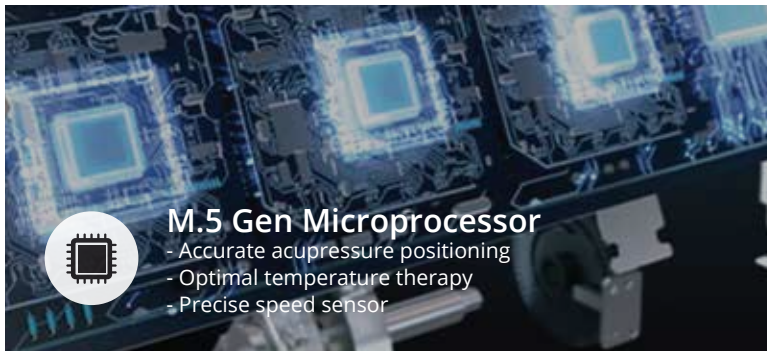

Qi XE™

Voice Controlled Smart Massage. Massage from Neck to Toes.

The Cozzia Qi XE is a 4D L-Track massage chair that combines innovative hands-free voice control with a state-of-the-art human like massage, to give you a relaxation experience like no other.

cozzia.

Breakthrough Innovative Technology

VOICE CONTROL COMPATIBILITY

Have control over your massage and your chair, just by using your voice.

Brushless DC Motor

A smaller, faster motor, outputs more power with less friction, extending the life of your chair.

M.5 Microprocessor

The M.5 Gen Microprocessor results in faster speed, higher accuracy, and a better massage. It can intelligently learn and adapt to personalize your massage.

QUICK ACTION MESSAGE

The quick action air compressor gives you an intelligent air squeeze massage on both arms.